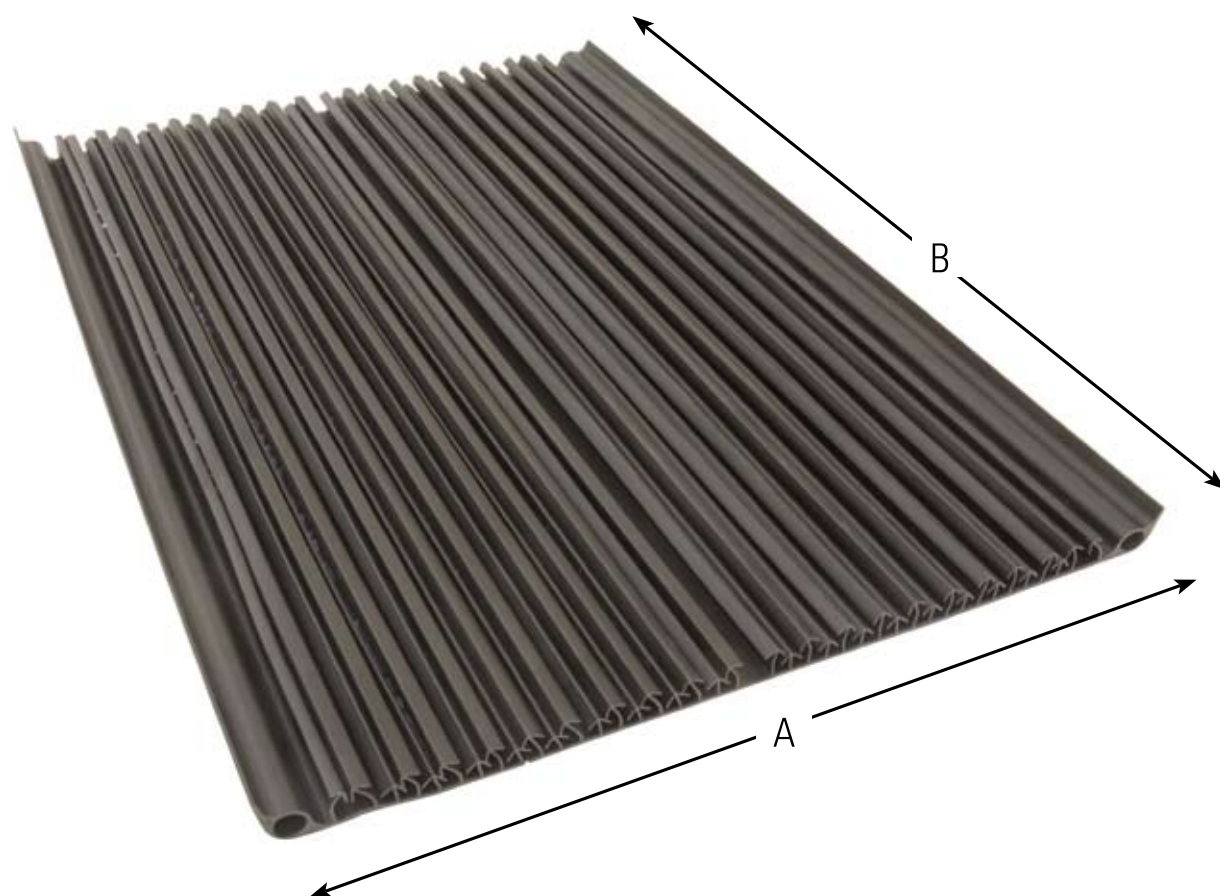

INDIVIDUAL MUD-FLAP ANTI-NEBULIZER WITH FITTING BRACKETS

COD	A	B
DK6010	500	700
DK6020	500	900
DK6030	600	700
DK6040	600	900

dimensions mm

MUD-FLAP ANTI-NEBULIZER FOR MUDGUARD WITH FITTING SET

- Patent
- Type approved
- Water absorption over 76%

COD	A	B
DK5015	420	700
DK5035	480	700
DK5055	600	700
DK5075	650	700

dimensions mm

Technical specifications

- Innovative design
- Easy to fit up
- It can be personalized by serigraphy

COUPLE OF MUD-FLAPS ANTI-NEBULIZER WITH SLIDING FITTING SET

Technical specifications

mud-flaps

- material: extruded in flexible pvc
- flexible
- resistant to low and high temperatures
- fitted by fixed or sliding support
- easy fitting
- ecological
- mud-flap personalization
 - serigraphy in different colours
 - different dimensions in height and length

support

- material: rigid anti-shock plastic
- resistant to low and high temperatures
- ecological

COD	L	H	Th
DK6510	360	300	3,6
DK6515	450	360	3,6
DK6520	530	360	3,6
DK6525	590	400	3,6

dimensions mm

COUPLE OF MUD-FLAPS ANTI-NEBULIZER WITH FRONTAL FITTING SET