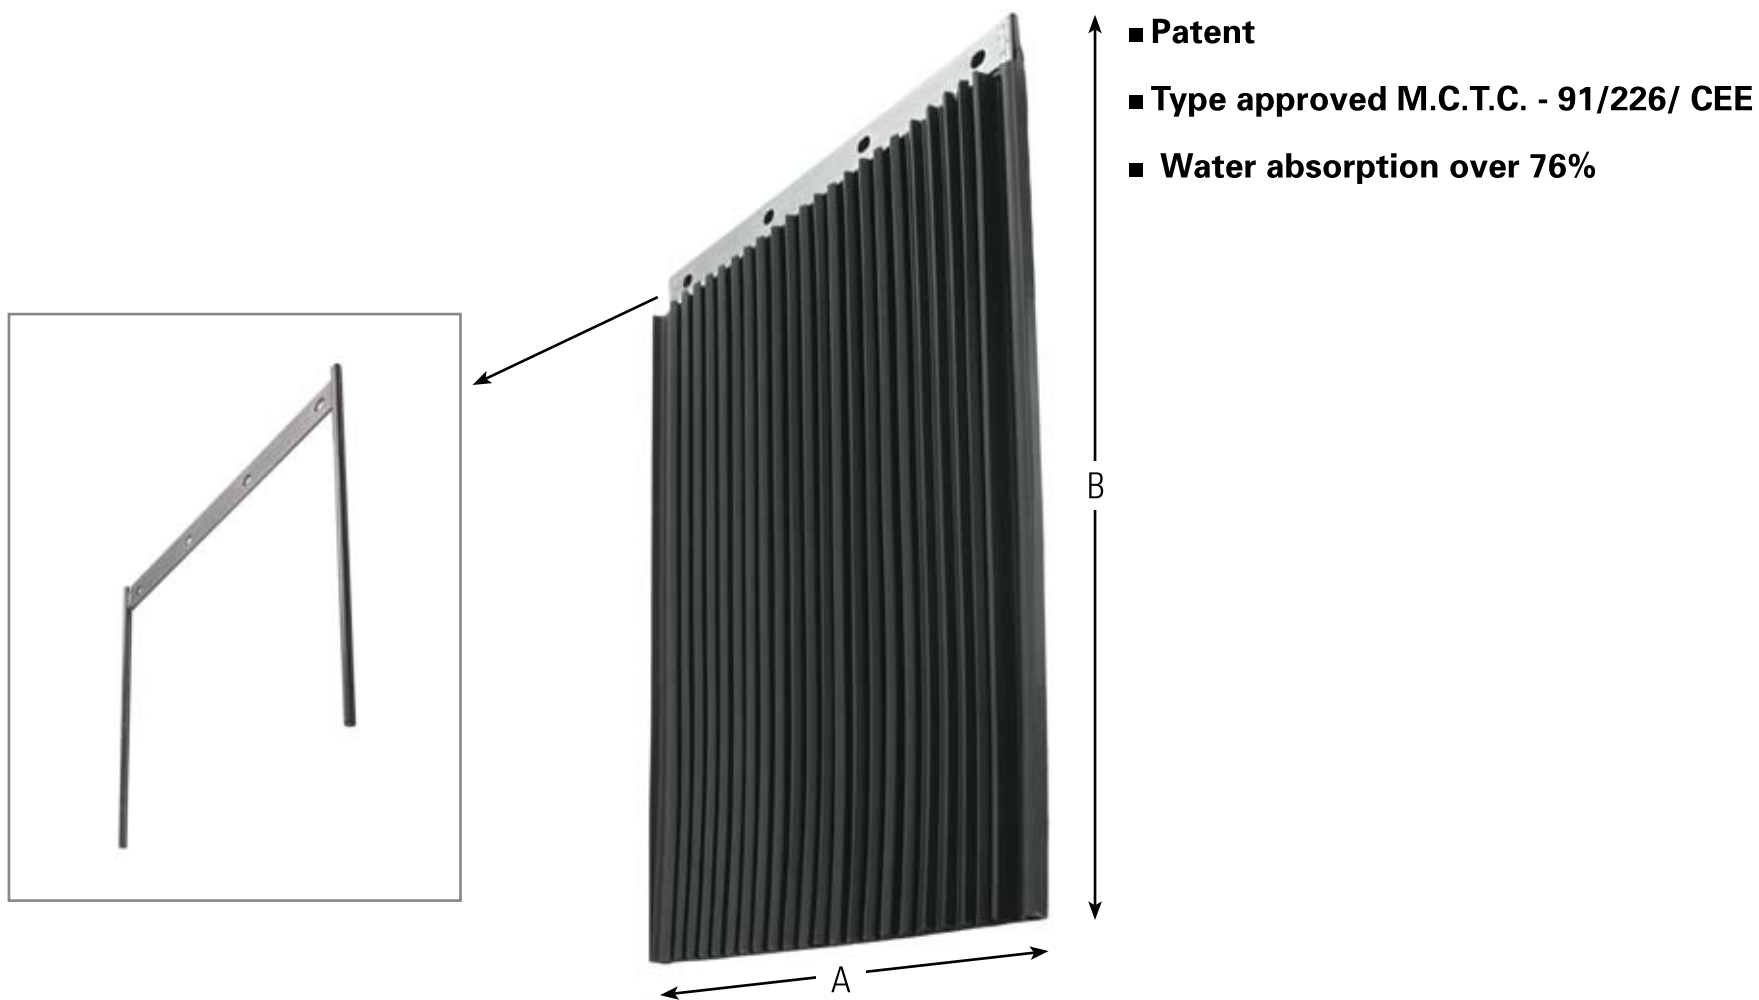

INDIVIDUAL MUD-FLAP ANTI-NEBULIZER WITH FITTING BRACKETS

COD	A	B
DK6010	500	700
DK6020	500	900
DK6030	600	700
DK6040	600	900

dimensions mm

MUD-FLAP ANTI-NEBULIZER FOR MUDGUARD WITH FITTING SET

- Patent
- Type approved
- Water absorption over 76%

COD	A	B
DK5015	420	700
DK5035	480	700
DK5055	600	700
DK5075	650	700

dimensions mm

Technical specifications

- Innovative design
- Easy to fit up
- It can be personalized by serigraphy

COUPLE OF MUD-FLAPS ANTI-NEBULIZER WITH SLIDING FITTING SET

Technical specifications

mud-flaps

- material: extruded in flexible pvc
- flexible
- resistant to low and high temperatures
- fitted by fixed or sliding support
- easy fitting
- ecological
- mud-flap personalization
 - serigraphy in different colours
 - different dimensions in height and length